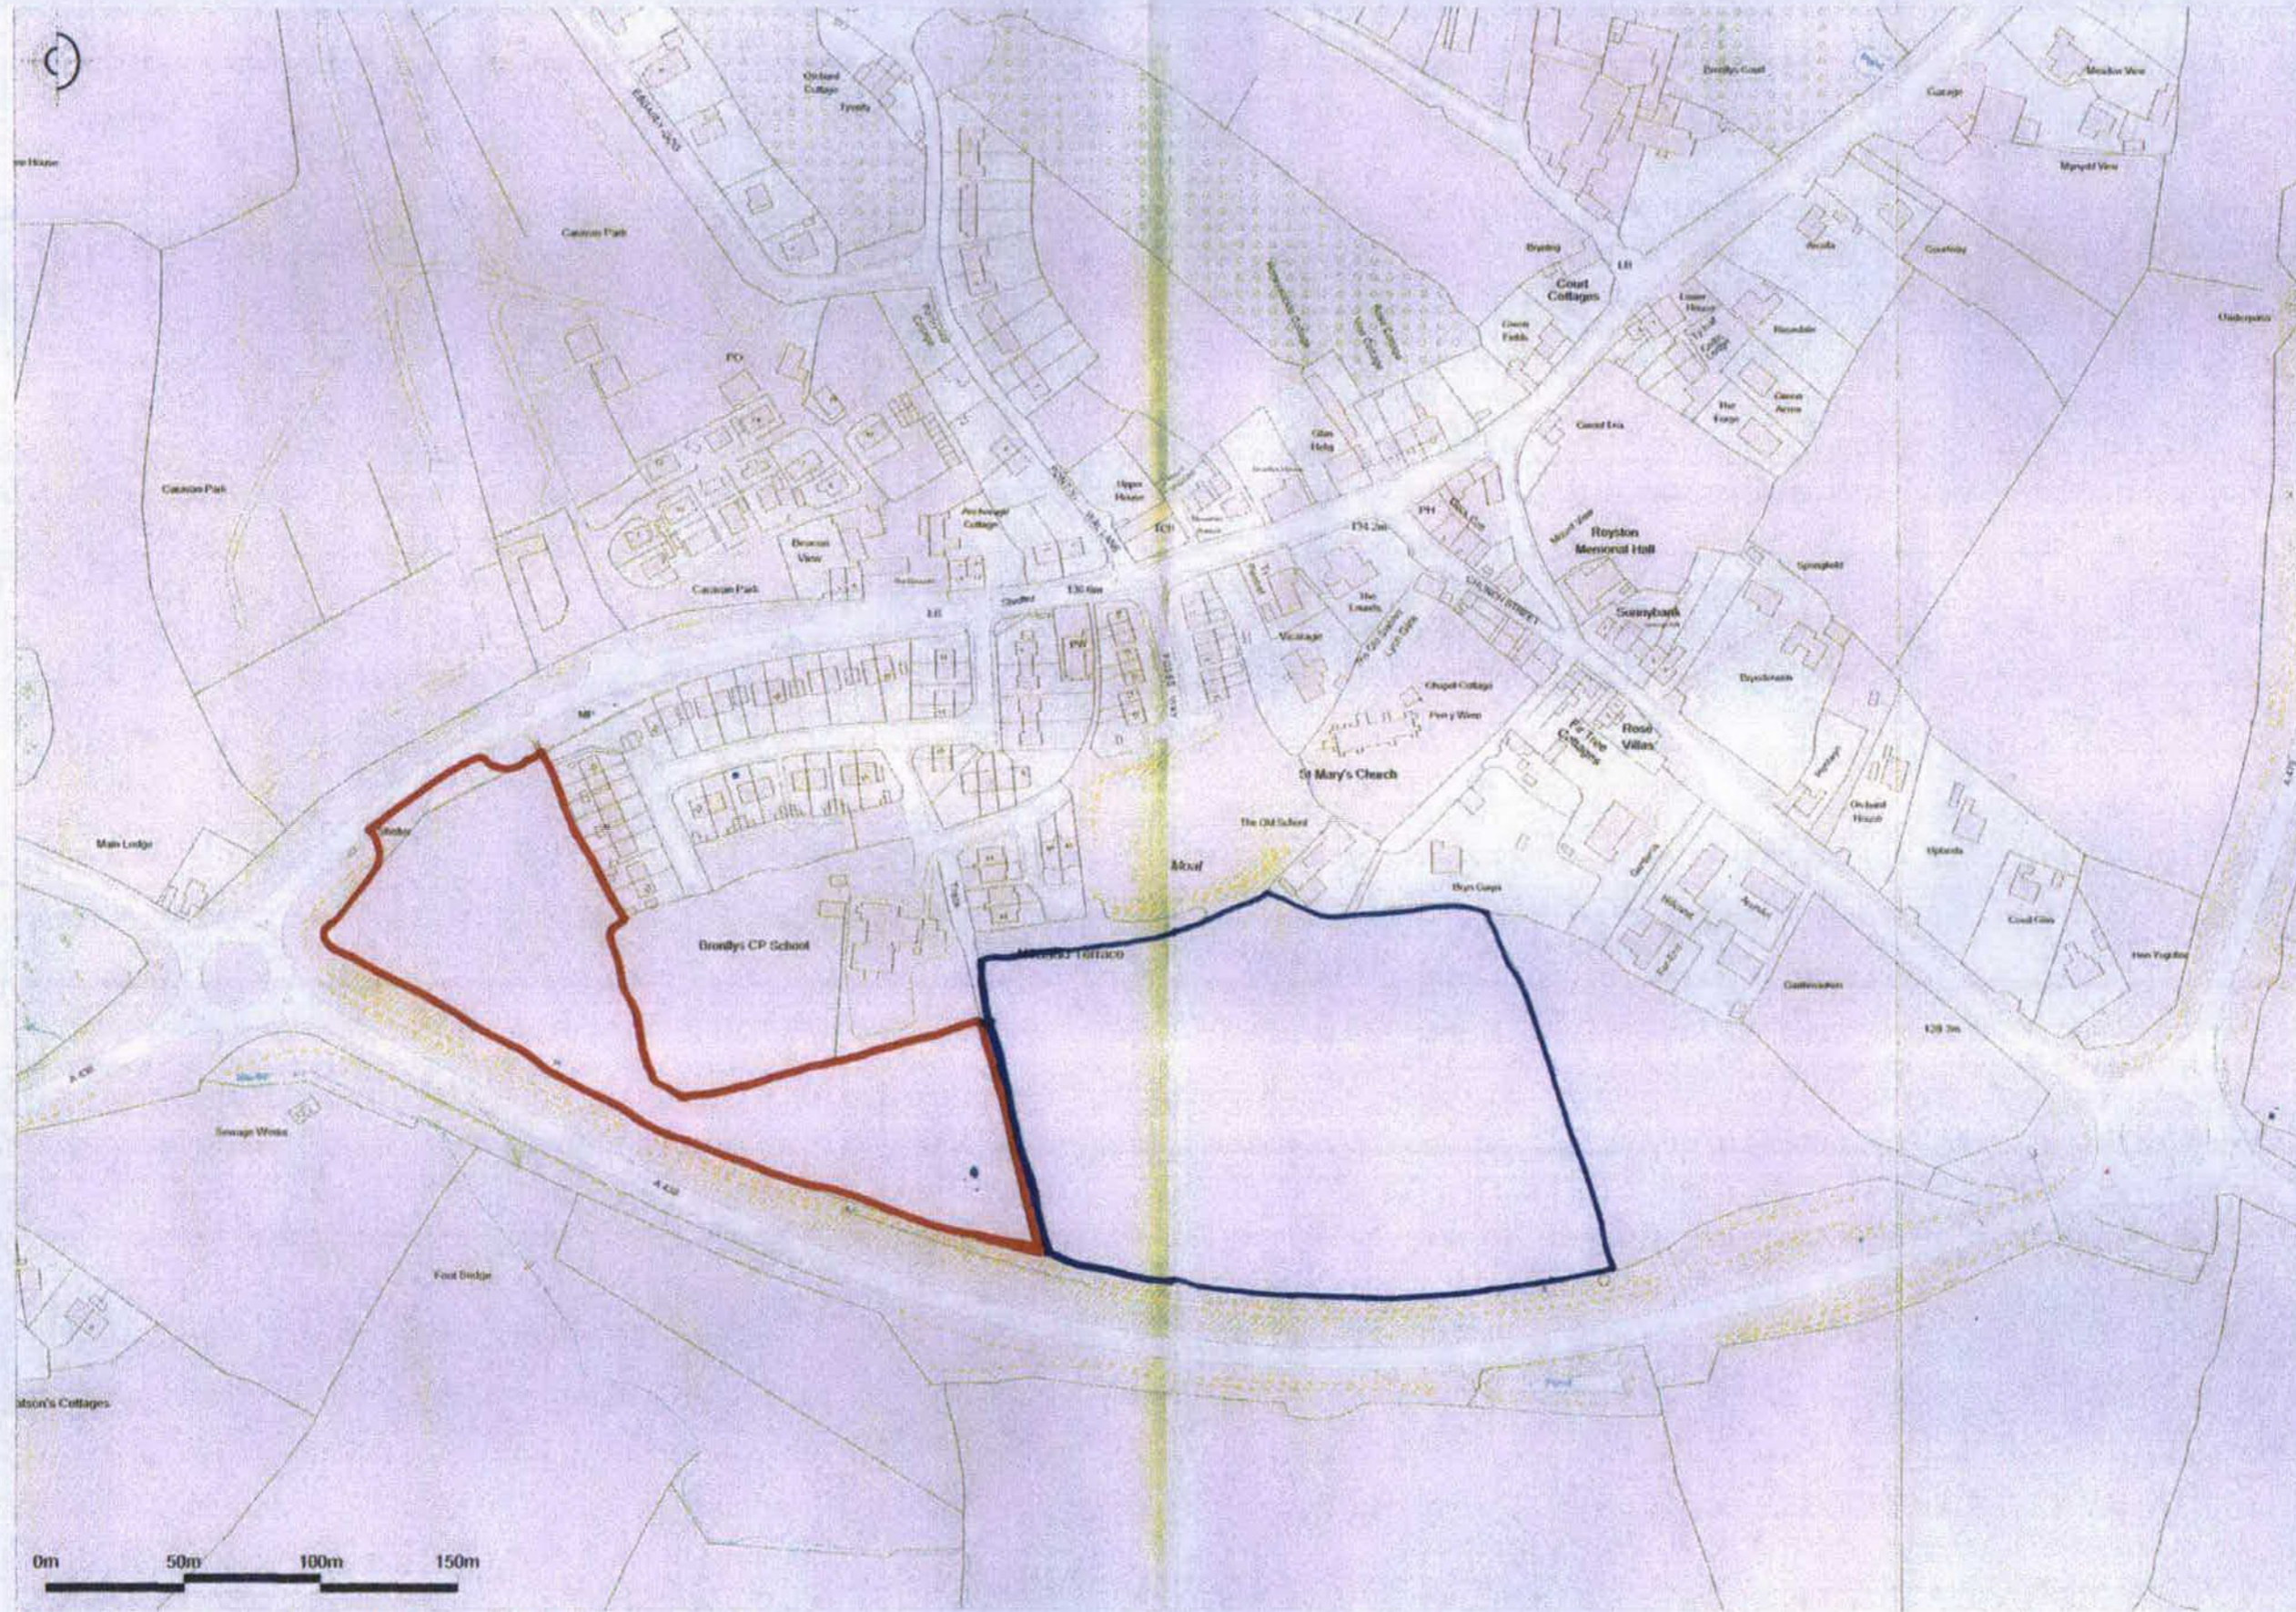

Candidate Site: Land Adjoining Neuadd Terrace, Bronllys
(Powys County Council LDP)

Site Location/Ownership Plan

FILE COPY